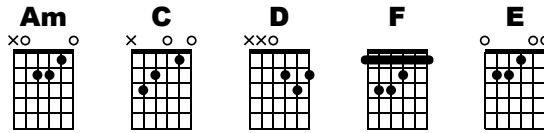

House of the Rising Sun

Traditional

Standard tuning

♩ = 120

Ex. 1

Guitar

There is a house in New Orleans, they call the
Rising Sun; It's been the ruin of
many a poor boy, and man, I know I'm one.

Chords: Am, C, D, F, E