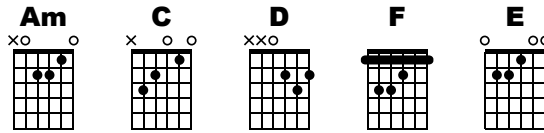

House of the Rising Sun

Traditional

Standard tuning

♩ = 120

Guitar

1 **Am** 2 **C** 3 **D** 4 **F** 5 **Am**

There is a house in New Orleans, they call the

6 **C** 7 **E** 8 9 **Am** 10 **C**

Ris- ing Sun; It's been the ruin of

11 **D** 12 **F** 13 **Am** 14 **E** 15 **Am** 16

many a poor boy, and man, I know I'm one.